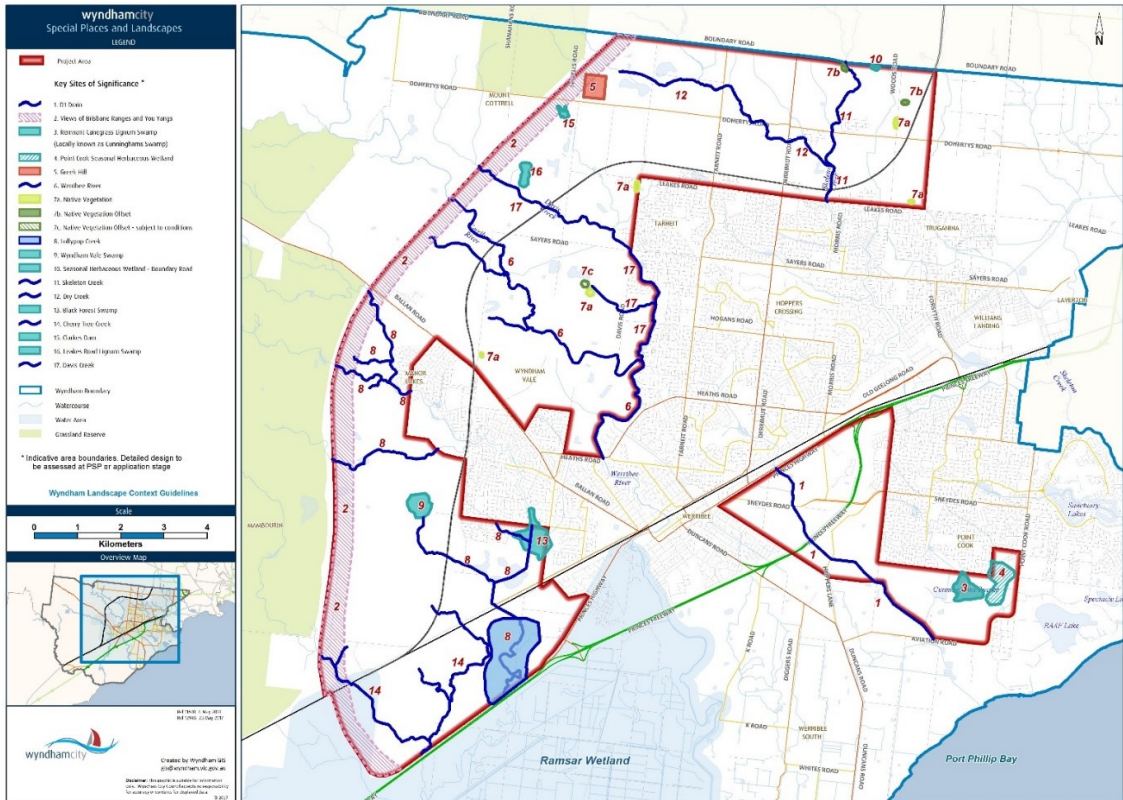

02.04

STRATEGIC FRAMEWORK PLAN

Proposed C266wynd

The plans contained in Clause 02.04 are to be read in conjunction with the strategic directions in Clause 02.03.

Map 1 - Strategic Framework Plan

Map 2 – Conservation Map

WYNDHAM PLANNING SCHEME

Map 3 - Special Places and Landscapes Map

Map 4 - Coastal and Werribee South Precincts Map

WYNDHAM PLANNING SCHEME

Map 5 - Activity centres existing and planned

Map 6 - Werribee City Centre Activity Land Use and Built Form Map