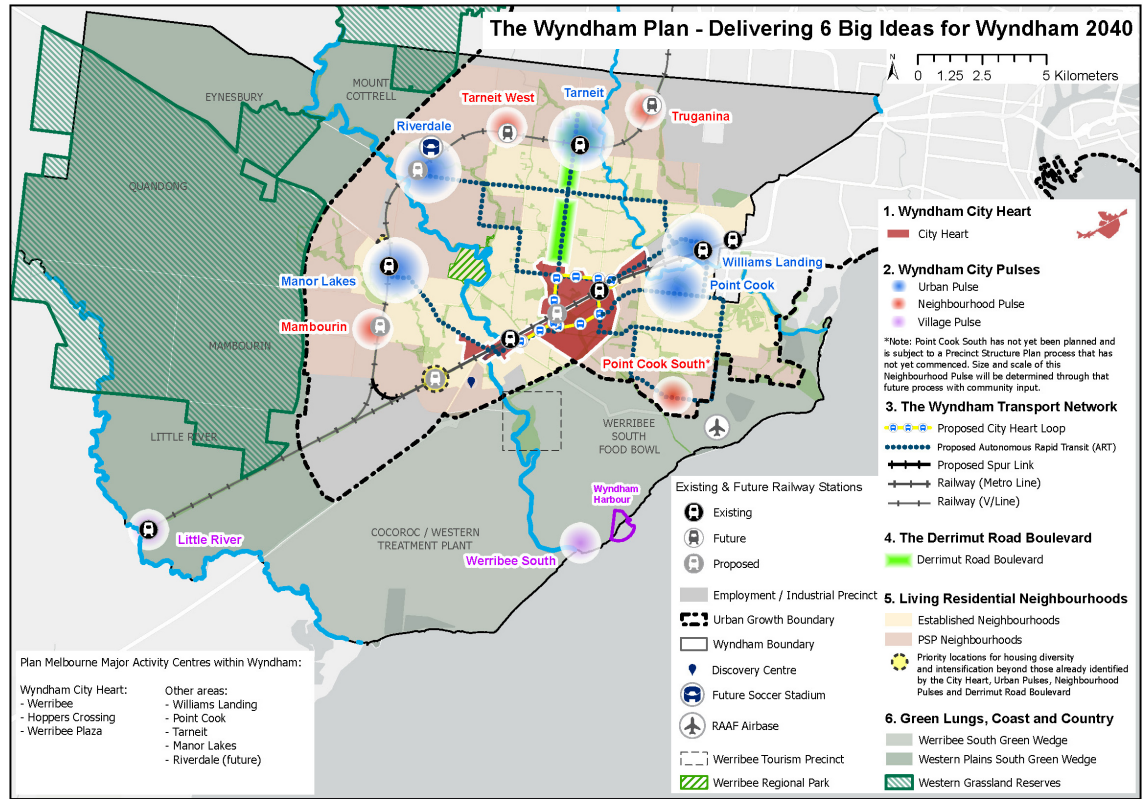

02.04

STRATEGIC FRAMEWORK PLAN

Proposed C266wynd

The plans contained in Clause 02.04 are to be read in conjunction with the strategic directions in Clause 02.03.

Map 1 - Strategic Framework Plan

Map 2 – Conservation Map

WYNDHAM PLANNING SCHEME

Map 3 - Special Places and Landscapes Map

Map 4 - Coastal and Werribee South Precincts Map

WYNDHAM PLANNING SCHEME

Map 5 - Activity centres existing and planned

Map 6 - Werribee City Centre Activity Land Use and Built Form Map