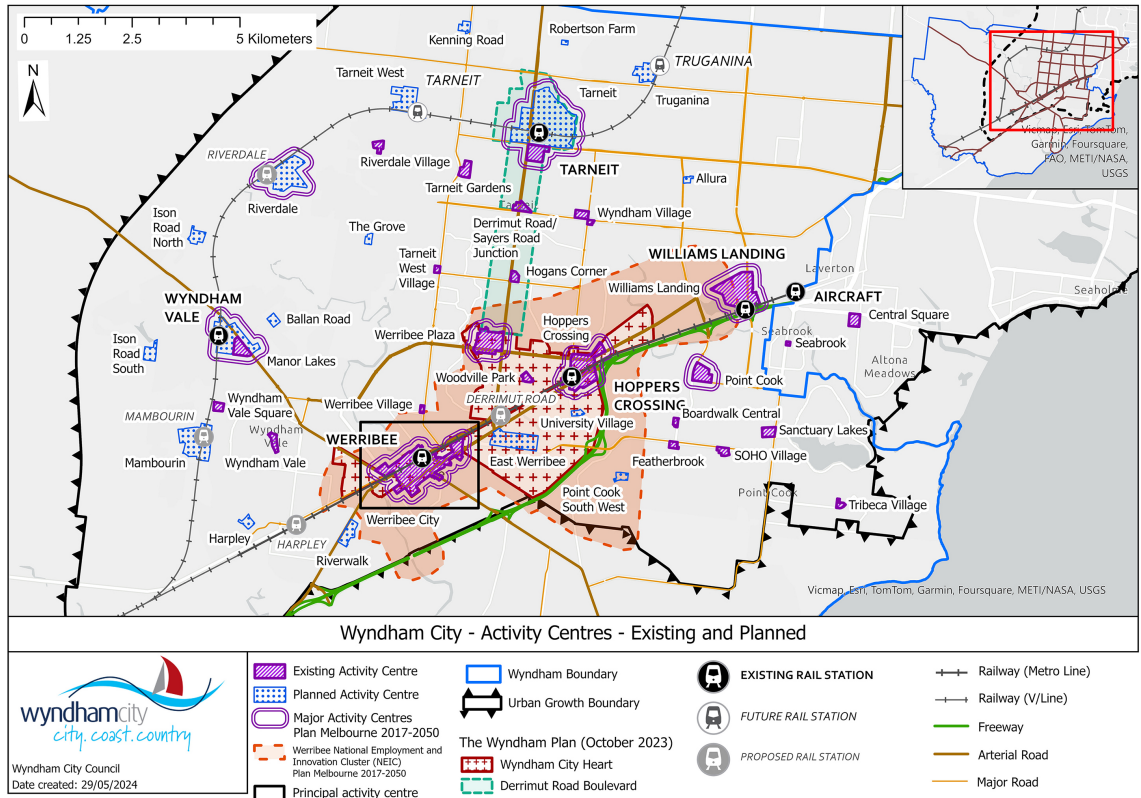

WYNDHAM PLANNING SCHEME

Map 3 - Special Places and Landscapes Map

Map 4 - Coastal and Werribee South Precincts Map

WYNDHAM PLANNING SCHEME

Map 5 - Activity centres existing and planned

Map 6 - Werribee City Centre Activity Land Use and Built Form Map