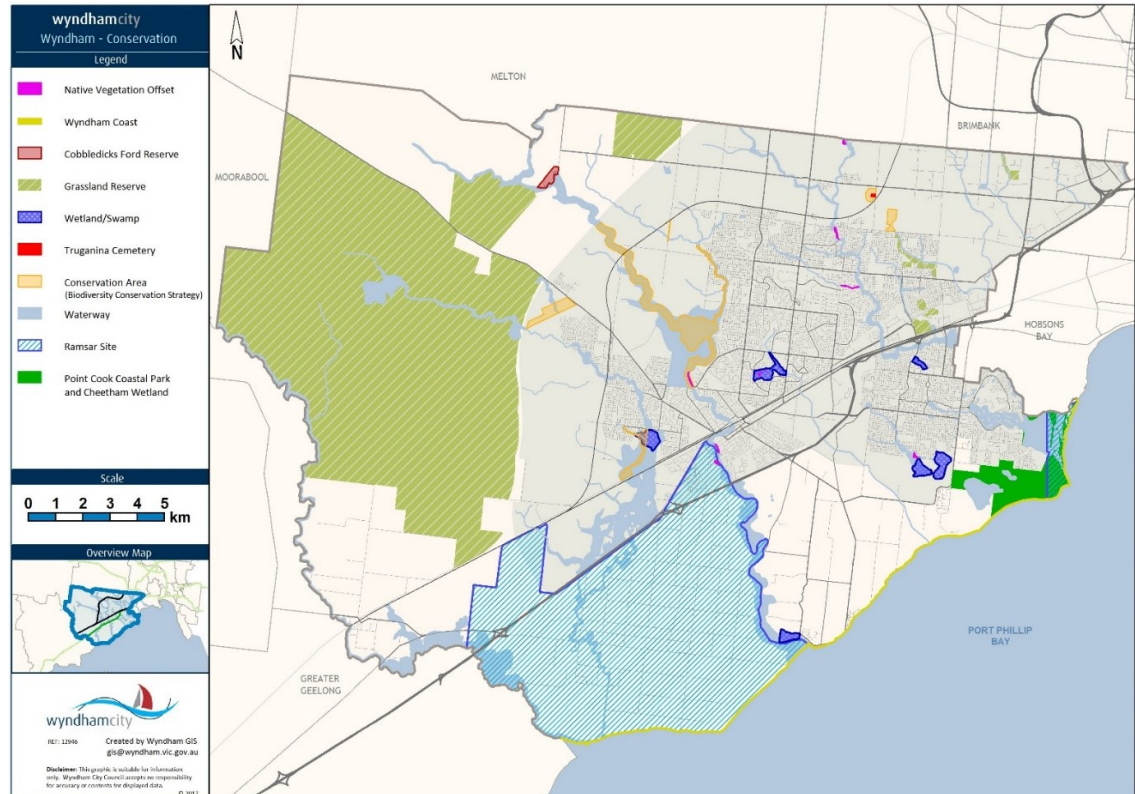

02.04

STRATEGIC FRAMEWORK PLAN

Proposed C266wynd

The plans contained in Clause 02.04 are to be read in conjunction with the strategic directions in Clause 02.03.

Map 1 - Strategic Framework Plan

Map 2 – Conservation Map

WYNDHAM PLANNING SCHEME

Map 3 - Special Places and Landscapes Map

Map 4 - Coastal and Werribee South Precincts Map

WYNDHAM PLANNING SCHEME

Map 5 - Activity centres existing and planned

Map 6 - Werribee City Centre Activity Land Use and Built Form Map