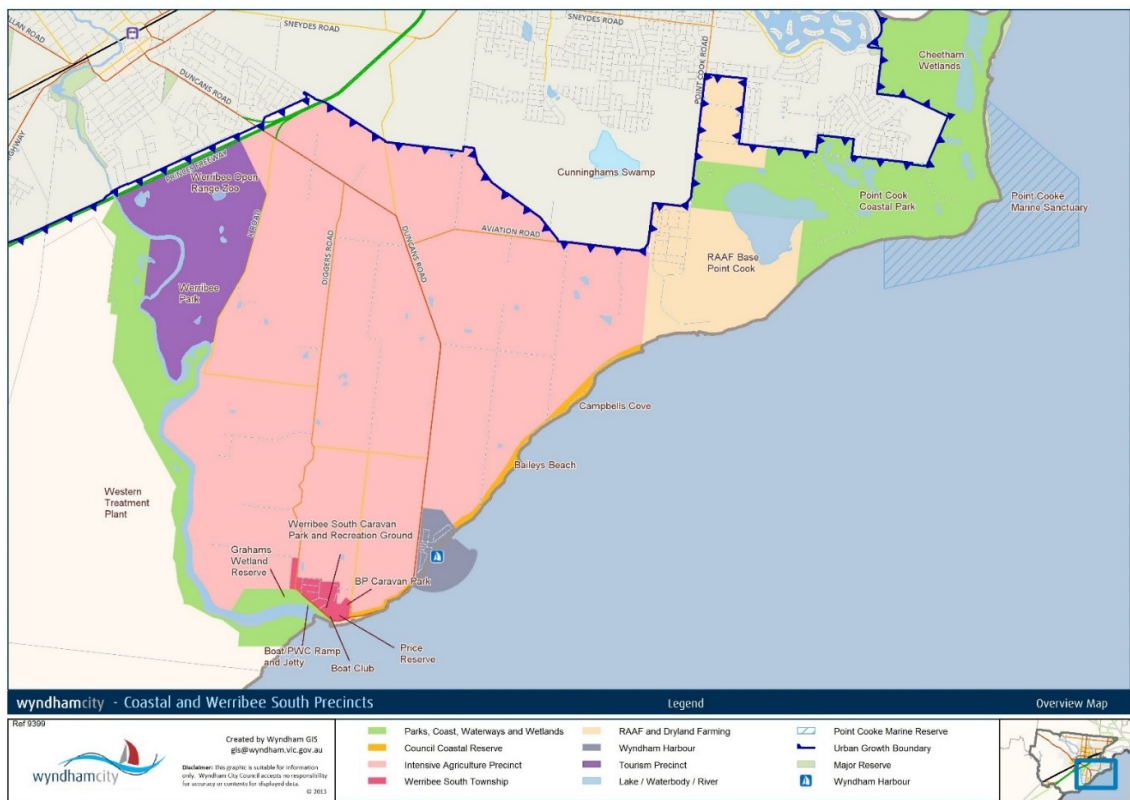

02.04

STRATEGIC FRAMEWORK PLAN

Proposed C266wynd

The plans contained in Clause 02.04 are to be read in conjunction with the strategic directions in Clause 02.03.

Map 1 - Strategic Framework Plan

Map 2 – Conservation Map

WYNDHAM PLANNING SCHEME

Map 3 - Special Places and Landscapes Map

Map 4 - Coastal and Werribee South Precincts Map

WYNDHAM PLANNING SCHEME

Map 5 - Activity centres existing and planned

Map 6 - Werribee City Centre Activity Land Use and Built Form Map