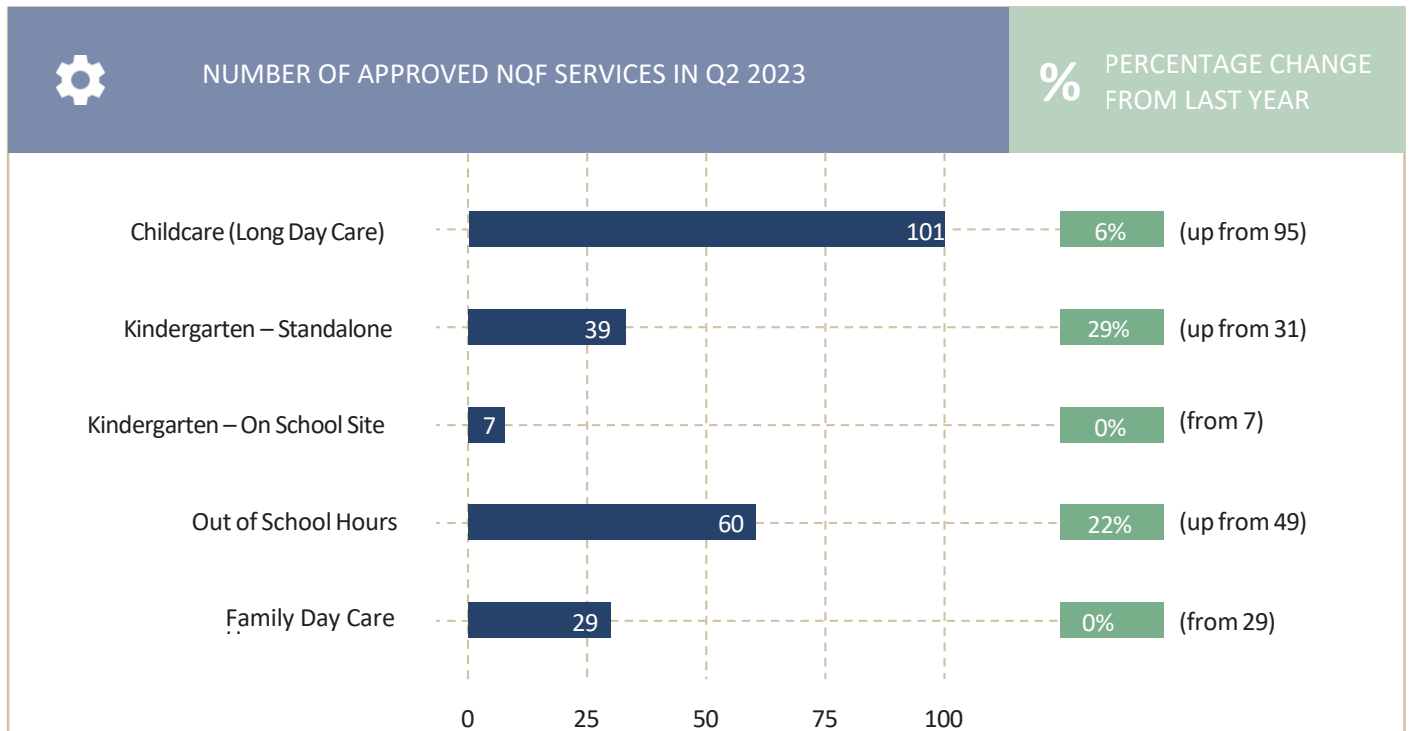

Wyndham's Predicted Population for births, three-year-olds and four-year-olds over the next five (5) years

SUBURB	AGE	2023	2024	2025	2026	2027
Werribee	0yo	758	775	792	807	825
	3yo	862	911	859	892	906
	4yo	822	892	935	890	921
Hoppers Crossing	0yo	499	495	488	484	479
	3yo	440	396	466	449	447
	4yo	428	432	394	455	441
Point Cook	0yo	1,235	1,227	1,212	1,201	1,197
	3yo	1,111	1,079	1,258	1,214	1,211
	4yo	1,216	1,132	1,103	1,258	1,223
Tarneit	0yo	1,305	1,377	1,461	1,546	1,628
	3yo	1,333	1,399	1,527	1,606	1,695
	4yo	1,254	1,391	1,469	1,588	1,668
Truganina / Williams Landing	0yo	1,148	1,175	1,197	1,199	1,188
	3yo	1,145	1,187	1,221	1,233	1,226
	4yo	1,159	1,163	1,199	1,217	1,220
Wyndham Vale	0yo	514	547	581	616	652
	3yo	434	441	515	538	569
	4yo	437	437	444	512	534
Manor Lakes	0yo	302	339	392	453	497
	3yo	308	303	391	441	489
	4yo	284	333	343	432	473
Little River	0yo	4	6	9	14	21
	3yo	2	2	8	13	19
	4yo	6	3	4	12	18
Total	0yo	5,765	5,941	6,132	6,320	6,487
	3yo	5,635	5,718	6,245	6,386	6,562
	4yo	5,606	5,783	5,891	6,364	6,498

Source: id. Forecast as at January 2023 Update

Note: Wyndham Vale and Manor Lakes was previously combined and has now been split to capture growing numbers in both areas.

Current number of early years services in Wyndham