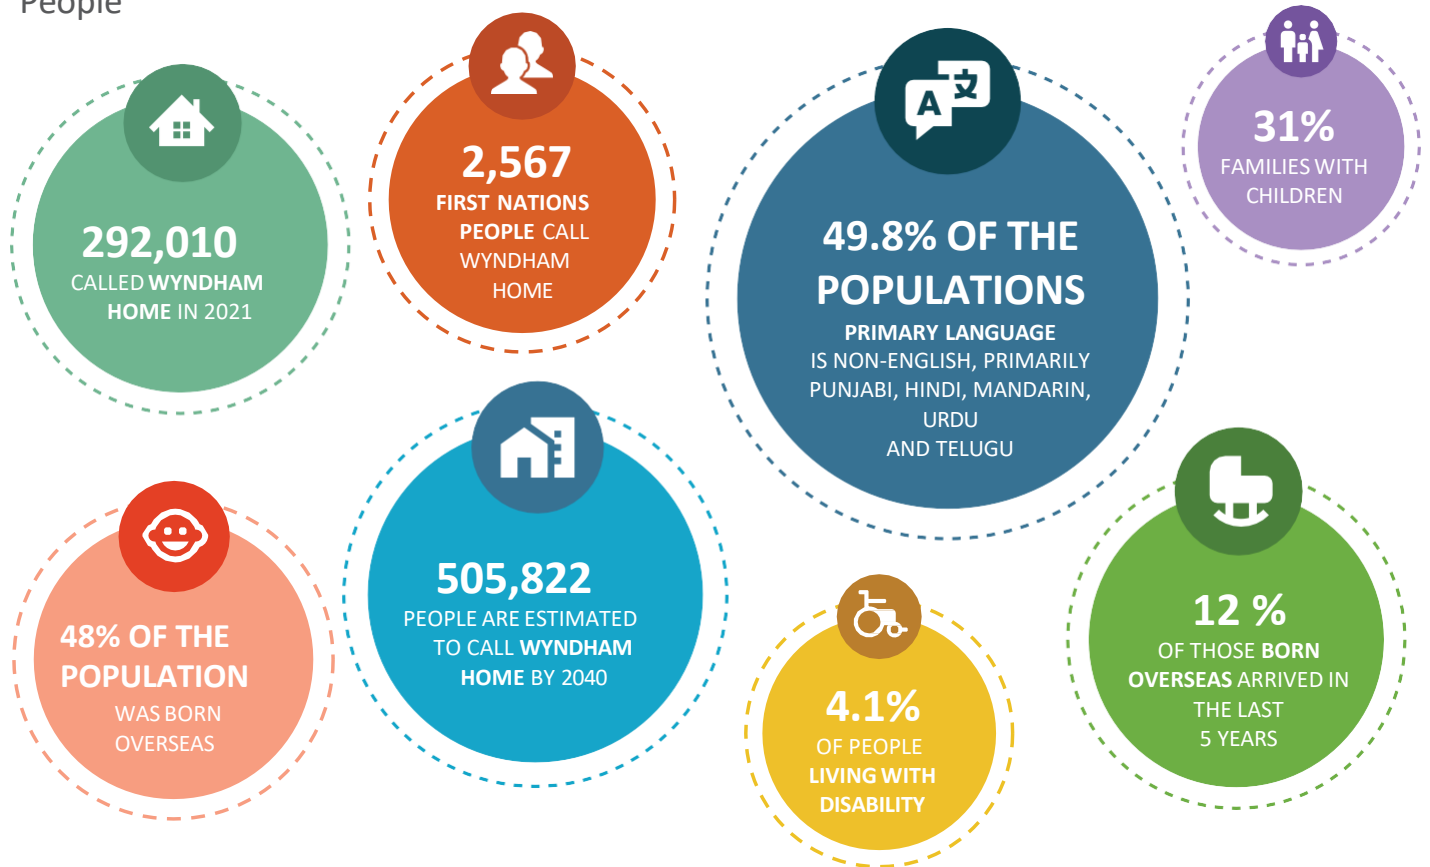

Anticipated Future Early Years Services 2026 and beyond

Please note: the below services are subject to change

 SERVICE NAME	 SUBURB
Manor Lakes Community Centre - Southern Hub	Manor Lakes
Jamieson Way Redevelopment	Point Cook
Point Cook Southwest	Point Cook
Riverdale Children's Centre	Tarneit
Riverdale Community Centre & Library	Tarneit
Tarneit North Community Centre & Library	Tarneit
Tarneit North Multi-Purpose Community Centre	Tarneit
Truganina Children's Centre	Truganina
Truganina Community Centre	Truganina
Bayview Children's Centre	Werribee
Riverwalk Community Centre	Werribee
Wattle Village Multi-Purpose Community Centre	Werribee
Ballan Road Children's Centre	Wyndham Vale
Black Forest Road North Children's Centre	Wyndham Vale
Black Forest Road North Community Centre & Library	Wyndham Vale
Westbrook Children's Centre	Wyndham Vale
Westbrook Community Centre	Wyndham Vale

Wyndham Population

People

Places & Spaces