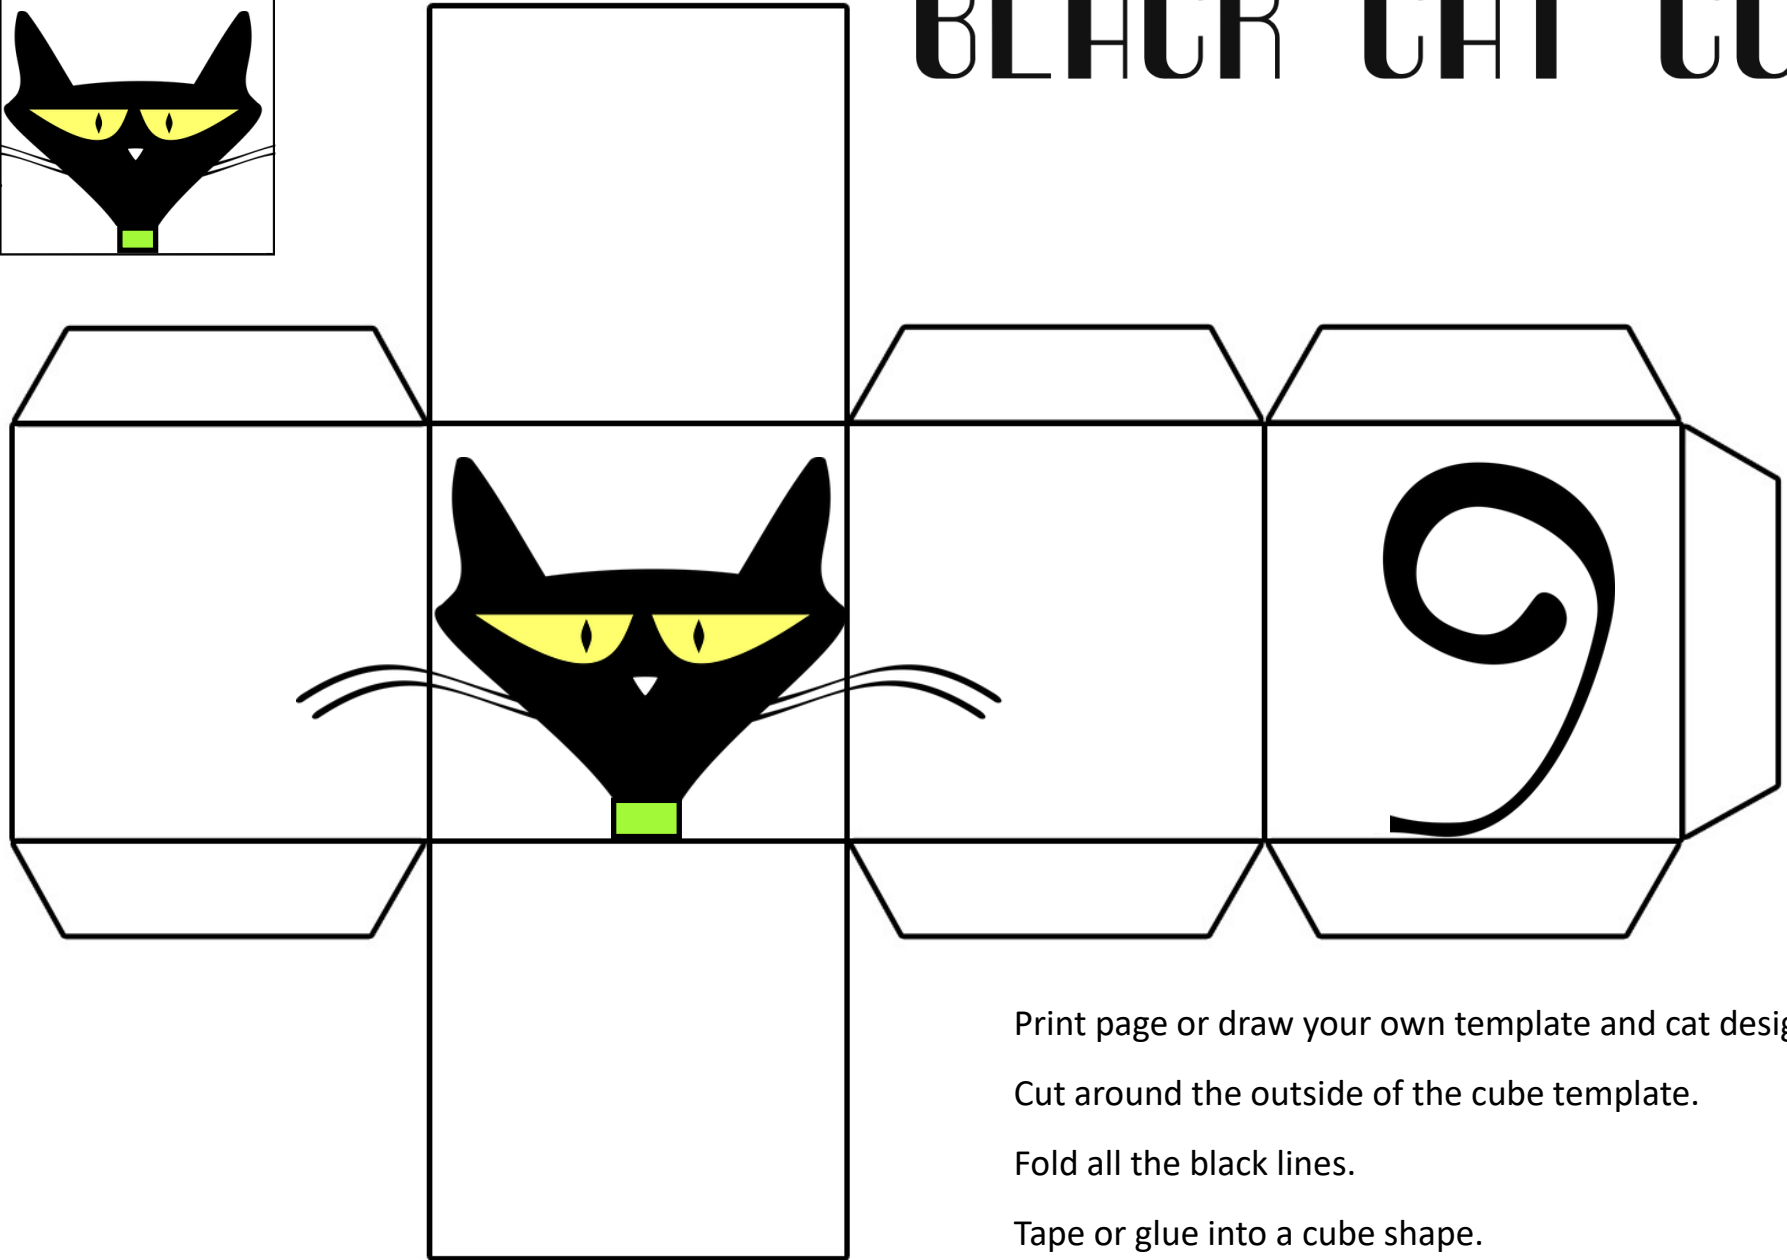

BLACK CAT CUBE

Print page or draw your own template and cat design.

Cut around the outside of the cube template.

Fold all the black lines.

Tape or glue into a cube shape.

BLACK CAT CUBE

Can you make a cube out of paper?

Print out the black cat design or draw your own template and black cat image.

Cut around the outside of the cube template. Fold all the black lines. Tape or glue into a cube shape.