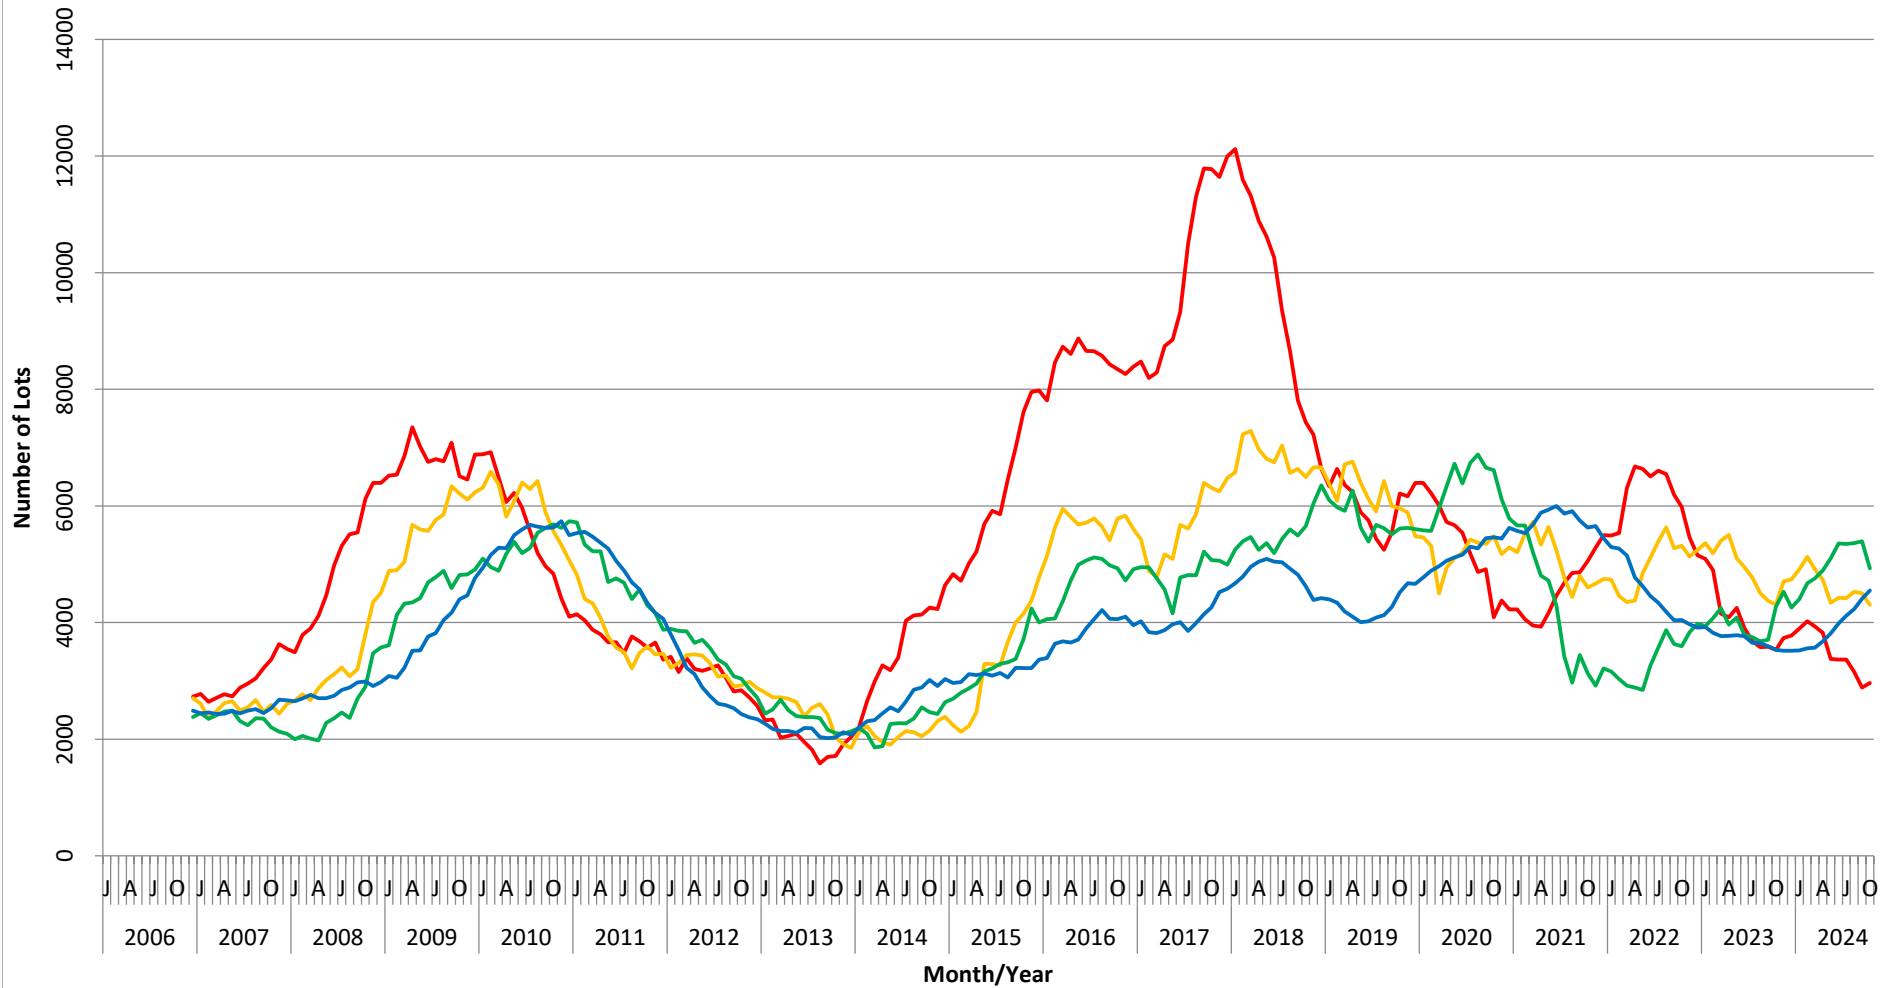

Number of Lots Processed - Wyndham

12 Month Running Totals: December 2006 - October 2024

Source: WCC Proclaim Profiler Report and Building Permit Statistics . Note: "Lots" refers to all lots, regardless of use, Building Permits account for dwellings and units individually.

— Certified Request Received
— Certified
— Statement of Compliance Released
— Building Permits