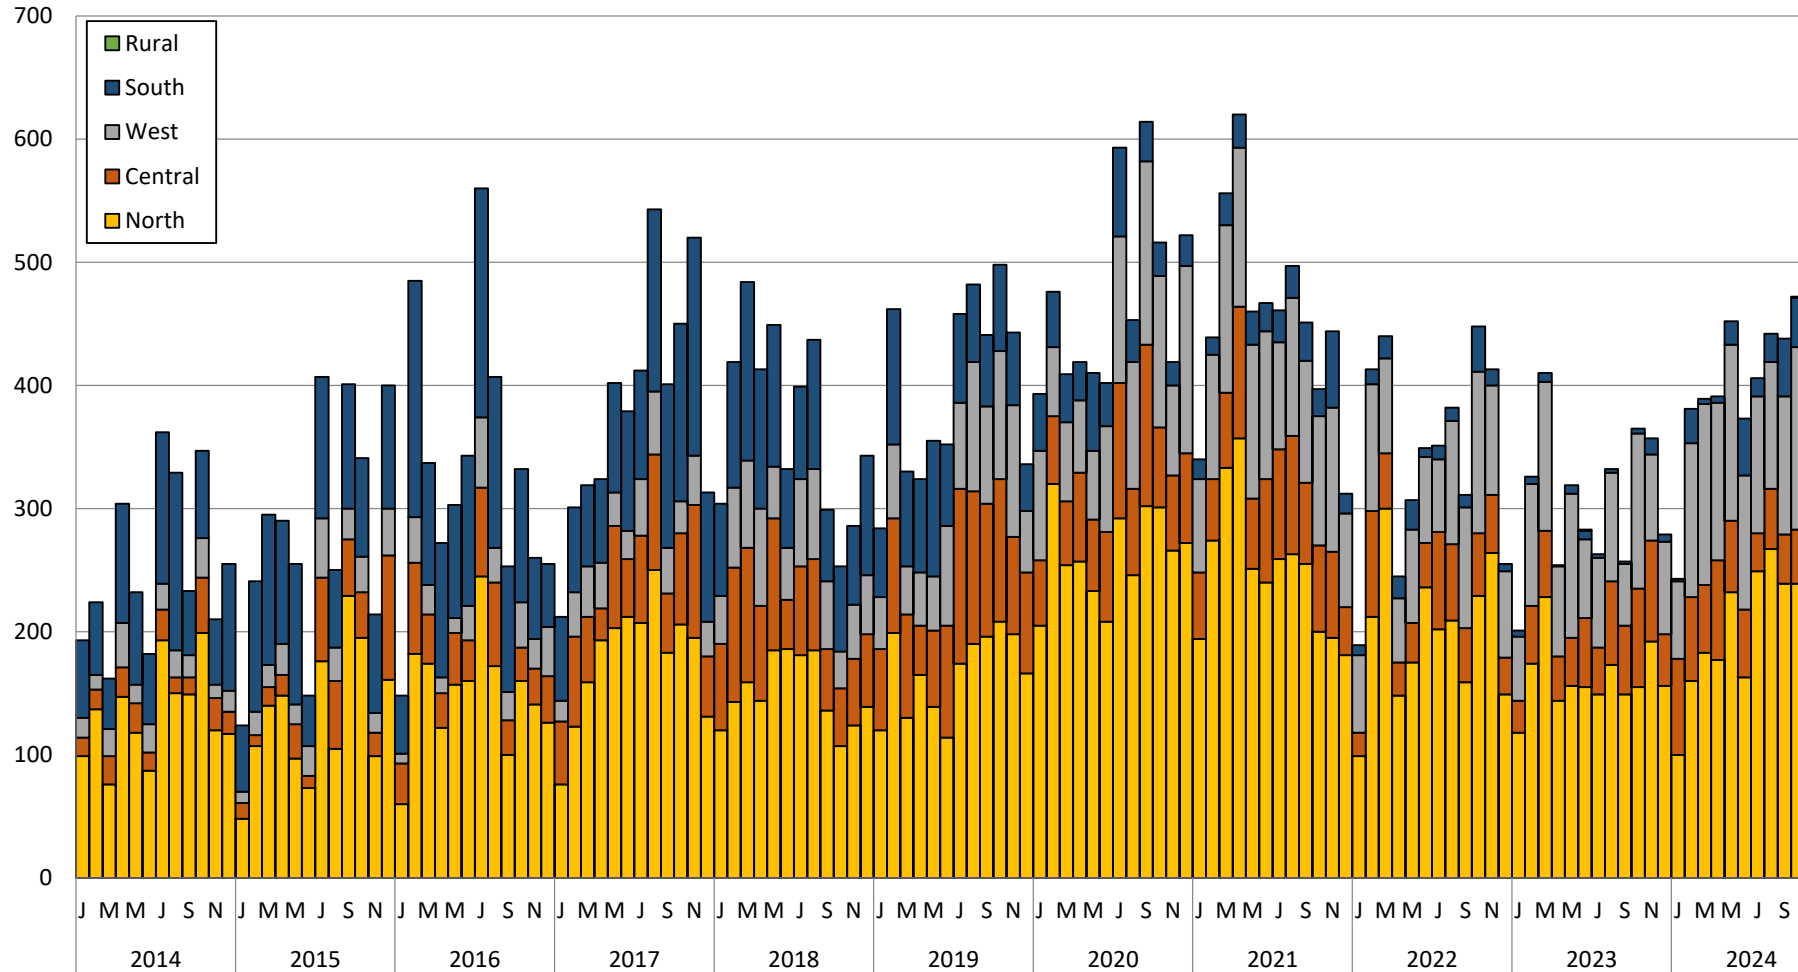

Note: Dwelling permit areas contain the following suburbs:
 North = Laverton, Mount Cottrell, Tarneit, Truganina & Williams Landing
 South = Point Cook & Werribee South

West = Wyndham Vale, Mambourin & Manor Lakes
 Rural = Little River