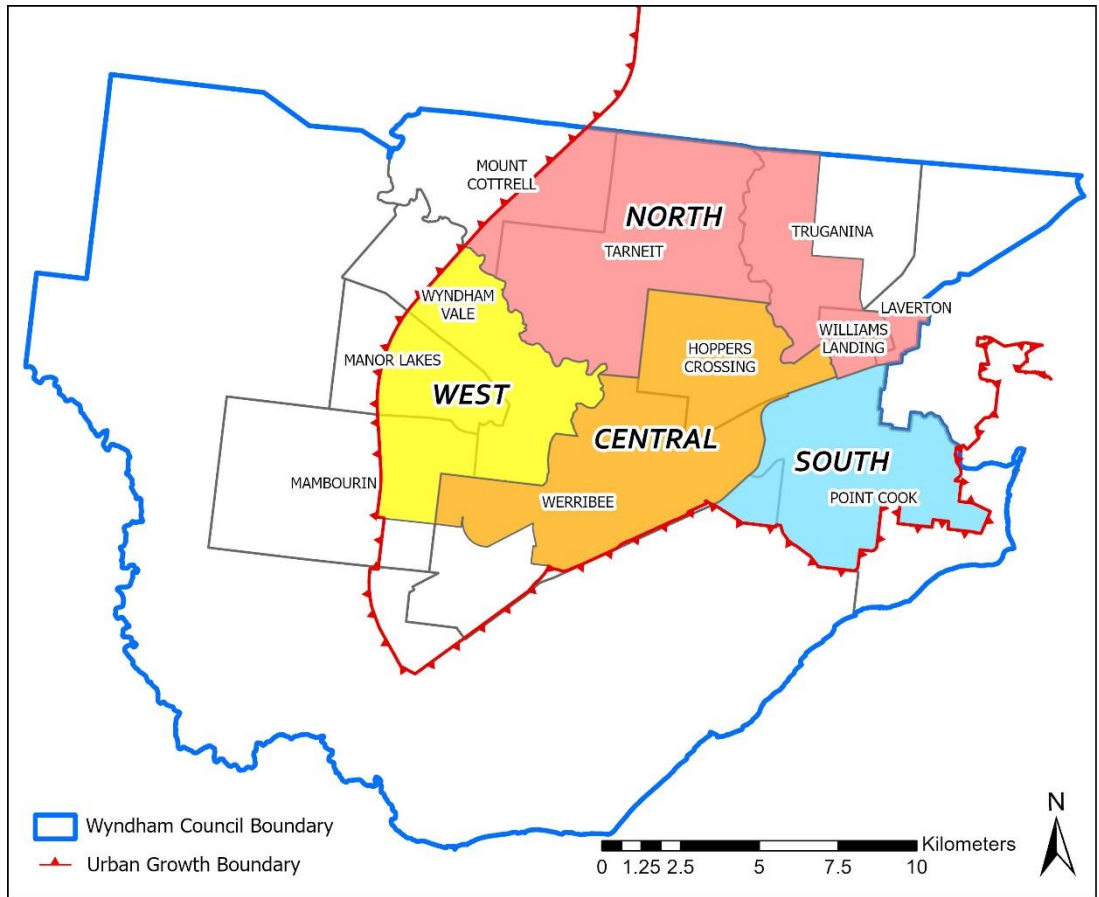

- The monthly number of dwellings/units is 472
- The 3-month cumulative figure is 1352
- The 6-month cumulative figure is 2583
- The 12-month cumulative figure is 4623

Comments

The October 2024 distribution of dwellings/units between Wyndham’s suburbs is summarised in the table below:

| Region | Total percentage | Suburb | Percentage |
|---------|------------------|------------------|------------|
| North | 52% | Laverton | 0% |
| | | Mount Cottrell | 0% |
| | | Tarneit | 41% |
| | | Truganina | 11% |
| | | Williams Landing | 0% |
| Central | 9% | Hoppers Crossing | 0% |
| | | Werribee | 9% |
| West | 31% | Manor Lakes | 9% |
| | | Mambourin | 11% |
| | | Wyndham Vale | 11% |
| South | 8% | Point Cook | 8% |

The three suburbs with the highest number of dwellings/units in October 2024 are:

1. Tarneit (189)
2. Mambourin & Wyndham Vale (54 each)
3. Truganina (49)

The North region of Wyndham (Tarneit, Truganina, Williams Landing, Laverton and Mount Cottrell) has had the highest number of dwellings/units to date in 2024 (2009).

Note: Dwelling permit areas contain the following suburbs:
 North = Laverton, Mount Cottrell, Tarneit, Truganina & Williams Landing
 South = Point Cook & Werribee South

West = Wyndham Vale, Mambourin & Manor Lakes
 Rural = Little River