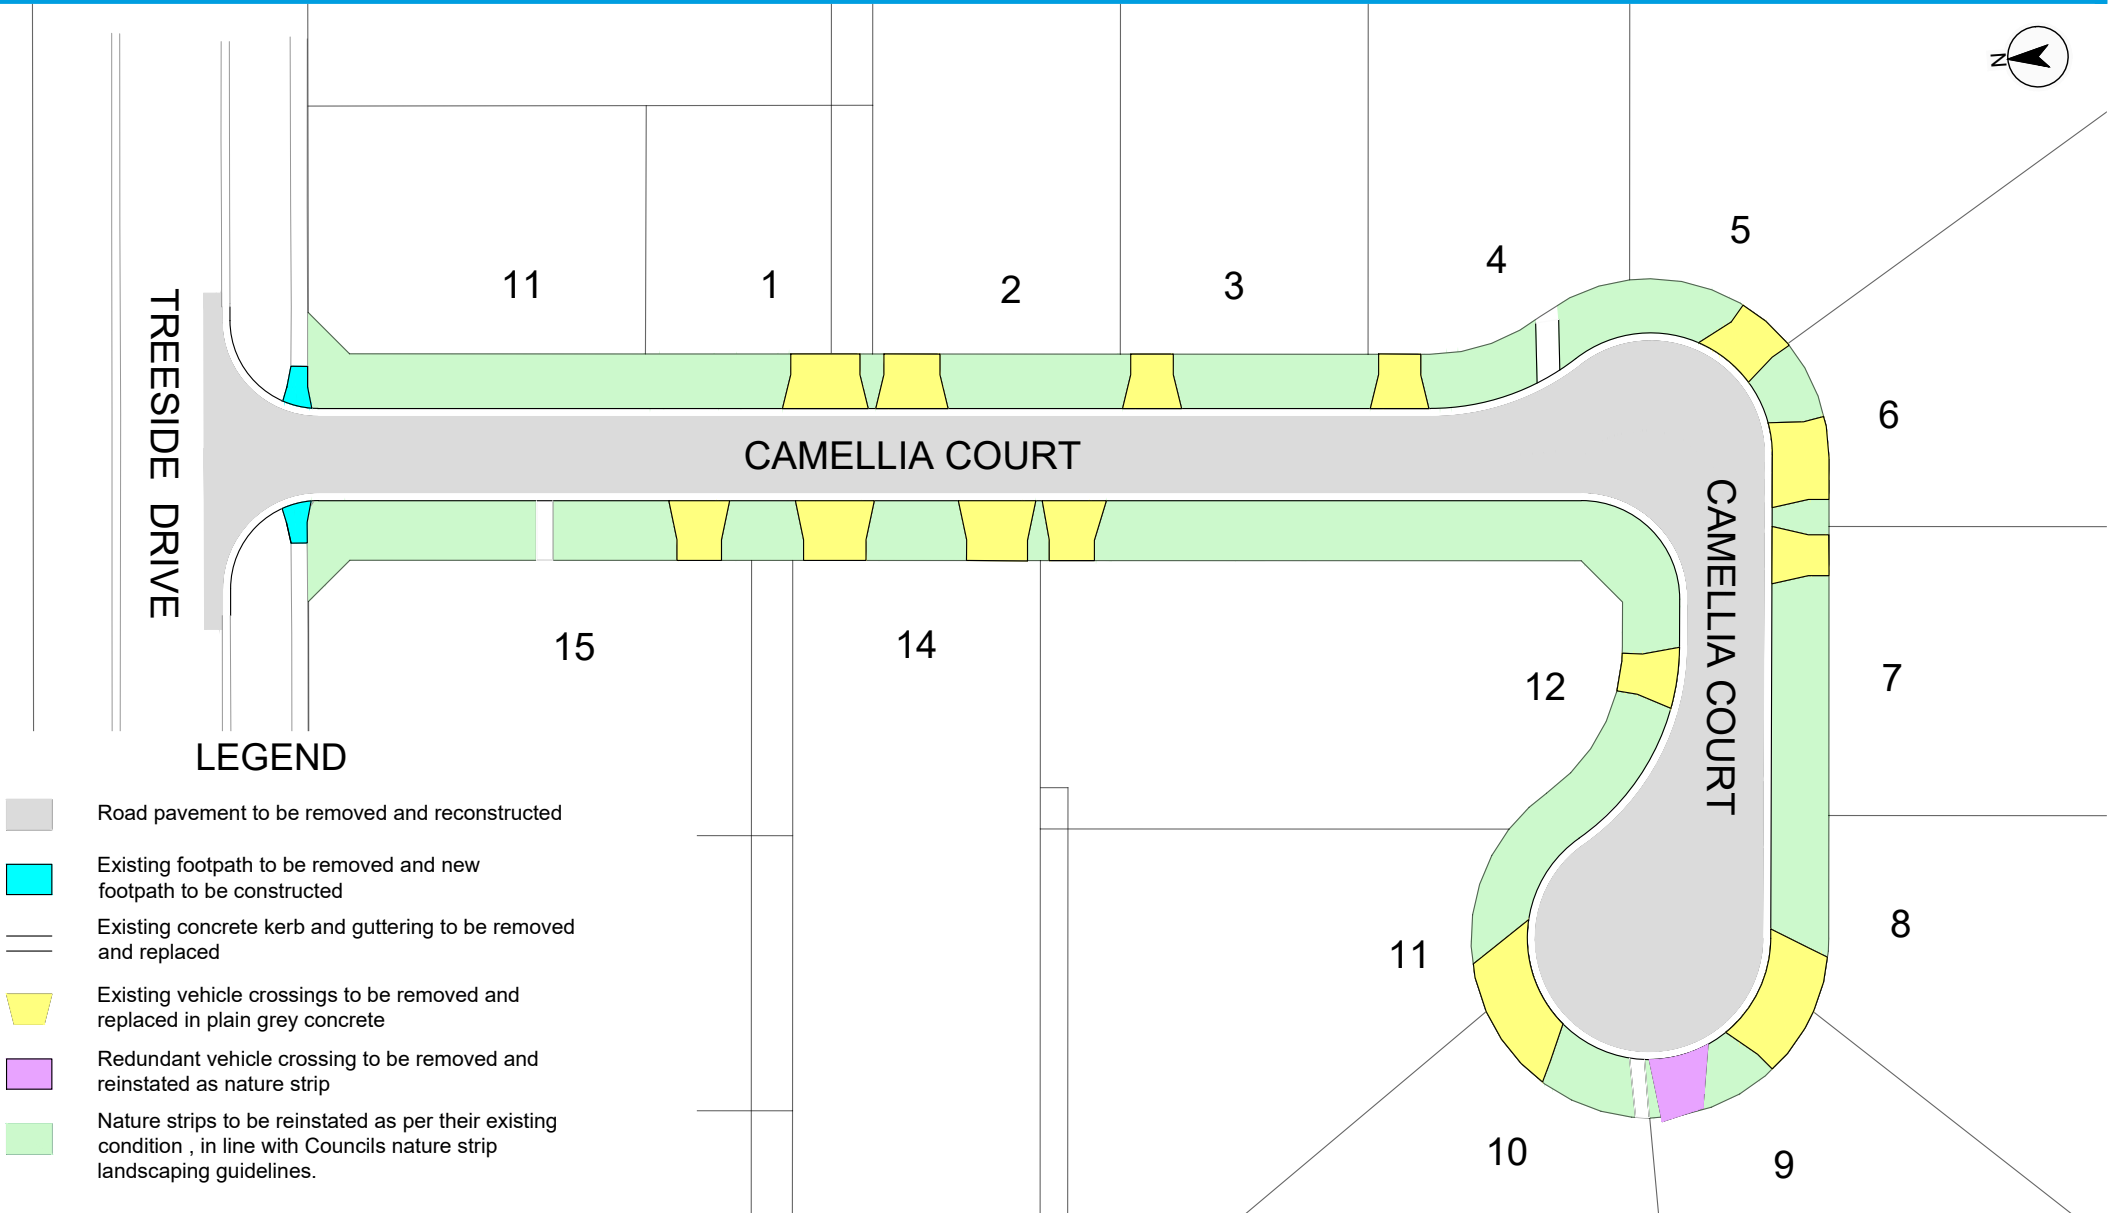

# RECONSTRUCTION OF CAMELLIA COURT

TREESIDE DRIVE TO END, TARNEIT

Published: 06 JANUARY 2024

Note: This plan is conceptual only and produced for community consultation

For more information  
on this project contact: Adrian Debrincat  
adrian.debrincat@wyndham.vic.gov.au